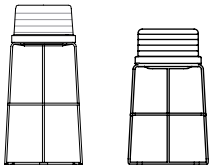

## 54 Tri Stool

Armless stool with channel stitched upholstery and wire base.

**54301** Barstool

**54302** Counterstool

Width

Depth

Height

19.75