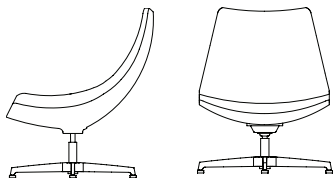

D A V I D E D W A R D

Chip Series

DAVID EDWARD

design's best friend

DAVID EDWARD

39 Chip Lounge Series

39113

DAVID EDWARD

39 Chip Series

Designed by Preben Mehren

Low back lounge chair with four or five star base. Bases available in polished aluminum finish (DE-PA).

Optional rubber oscillating device available. Speak to your representative for details.

39113 Chair

W26.5", D29.25", H34", SD21", SH16"